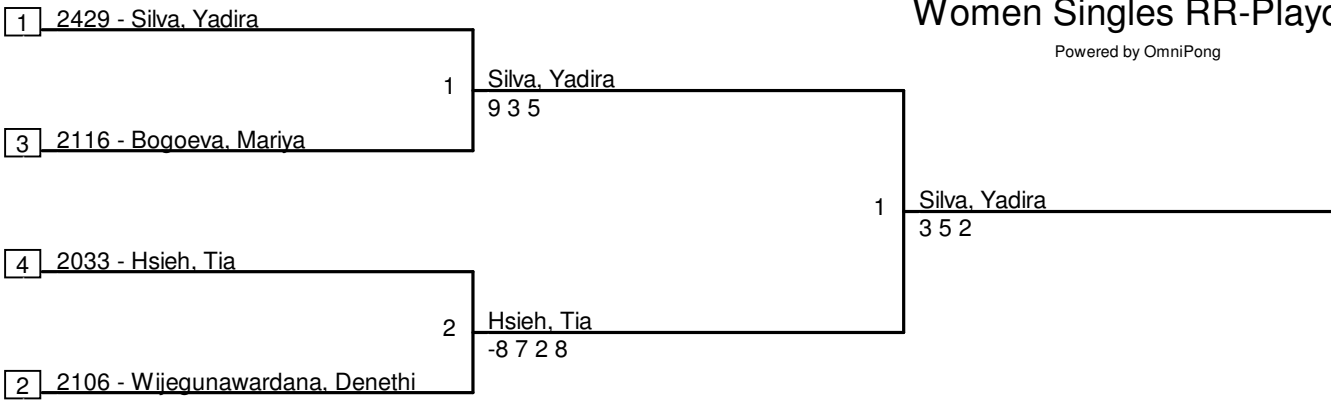

2016 Aurora Cup Women Singles RR

Powered by OmniPong

Group 1	Rank	W-L	A	B	C	D
A: 2429 - Silva, Yadira	1	3-0	X	W 3-0	W 3-0	W 3-0
B: 2054 - Sherafati, Arefeh	3	1-2	L 0-3	X	L 0-3	W 3-0
C: 2033 - Hsieh, Tia	2	2-1	L 0-3	W 3-0	X	W 3-0
D: 1467 - Khadode, Asawari	4	0-3	L 0-3	L 0-3	L 0-3	X

Group 2	Rank	W-L	A	B	C	D
A: 2116 - Bogoeva, Mariya	2	2-1	X	L 2-3	W Def	W 3-0
B: 2106 - Wijegunawardana, Denethi	1	3-0	W 3-2	X	W Def	W 3-0
C: 1888 - Shu, Linda	4	0-3	L Def	L Def	X	L Def
D: 598 - Kowalczyk, Marzena	3	1-2	L 0-3	L 0-3	W Def	X

2016 Aurora Cup Women Singles RR-Playoff

Powered by OmniPong