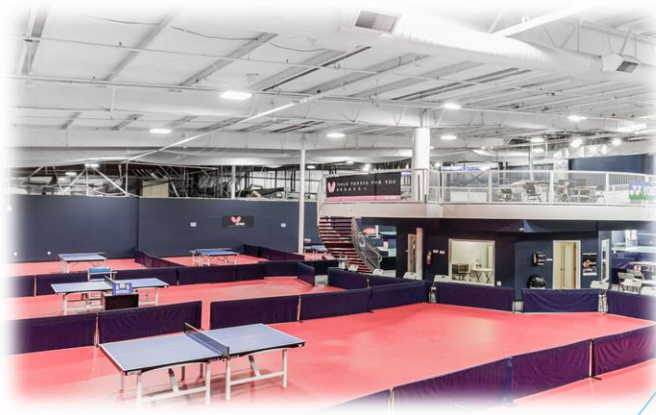

Elevate your skills to the next level

Table Tennis Coaching Camp

Wednesdays 6.30pm to 9. 00Pm [Jul & Aug]

Camp winner/runner receives $100/ $50 Club gift card

Coach : Randy Stoddard

Camp Activities

- Lessons, practice matches, drills, and open play
- Foot Work
- Forehand/backhand Service
- Attack/Counterattack strategy
- Loops, flip, block

Camp Fees : $20 for Members or $25 for Non-Members

Call/Text 609-760-5396 or email SouthJerseyISC@gmail.com

**Scan QR code to
Register**